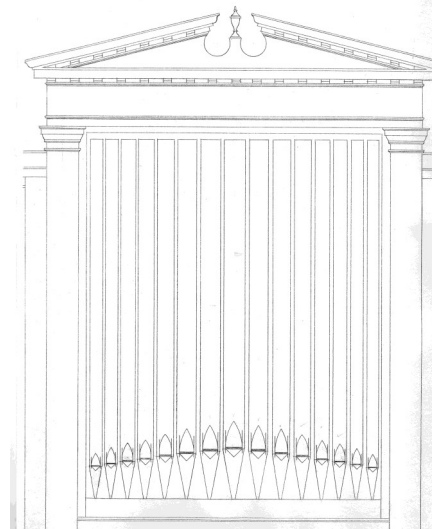

Pipe Organ for Sale

Reuter Opus 1402

Built in 1962

3-manuals, 47 ranks

This gracious, 3-manual instrument has become available from a church that sold its original building and relocated. It was designed with independent choruses in each division. Both the Swell and Choir divisions are enclosed. Pipes of the 16' Principal make up the façade display. The drawknob console is made of stained African mahogany and is on a moveable platform.